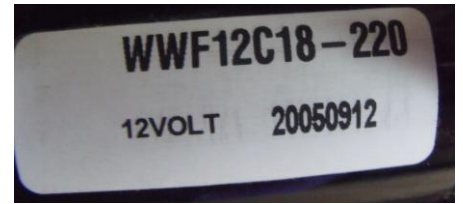

Rome Truck Parts, Inc.

241 Dempsey Road
Rome, GA 30161

Watts: (800) 284-4345 * Phone: (706) 295-4345 * Fax: (706) 234-6292
Email: info@rometruckparts.com * Web Site: www.RomeTruckParts.com

Identifying Wiper Motors

The tag or number stamped on the motor is important in identification

Windshield wiper motors, blades, arms, controls, washer systems, and switches