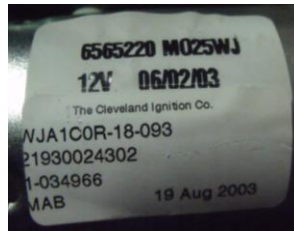

Rome Truck Parts, Inc.

241 Dempsey Road
Rome, GA 30161

Watts: (800) 284-4345 * Phone: (706) 295-4345 * Fax: (706) 234-6292
Email: info@rometruckparts.com * Web Site: www.RomeTruckParts.com

Identifying Wiper Motors

The tag or number stamped on the motor is important in identification

Windshield wiper motors, blades, arms, controls, washer systems, and switches