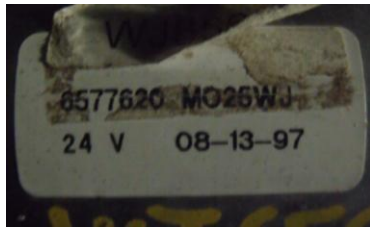

Rome Truck Parts, Inc.

241 Dempsey Road
Rome, GA 30161

Watts: (800) 284-4345 * Phone: (706) 295-4345 * Fax: (706) 234-6292
Email: info@rometruckparts.com * Web Site: www.RomeTruckParts.com

Identifying Wiper Motors

The tag or number stamped on the motor is important in identification

Windshield wiper motors, blades, arms, controls, washer systems, and switches